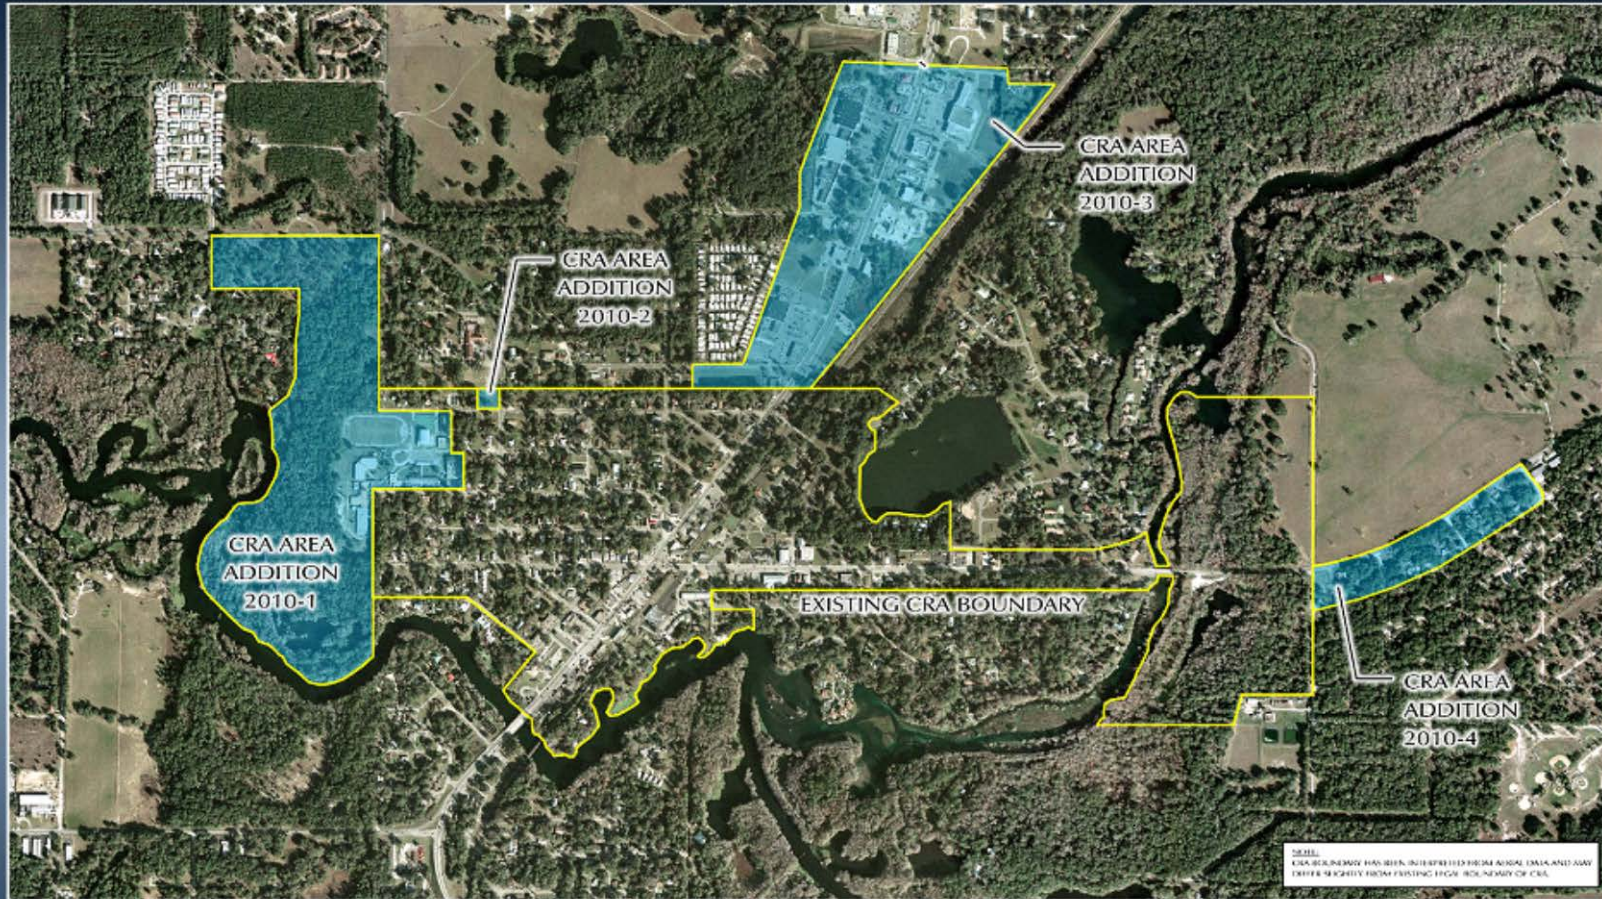

“COMMUNITY REDEVELOPMENT AREA”

City of Dunnellon
Existing CRA and CRA Addition Map

CITY OF DUNNELLON

Kimley-Horn and Associates, Inc.
URBAN RESOURCE GROUP