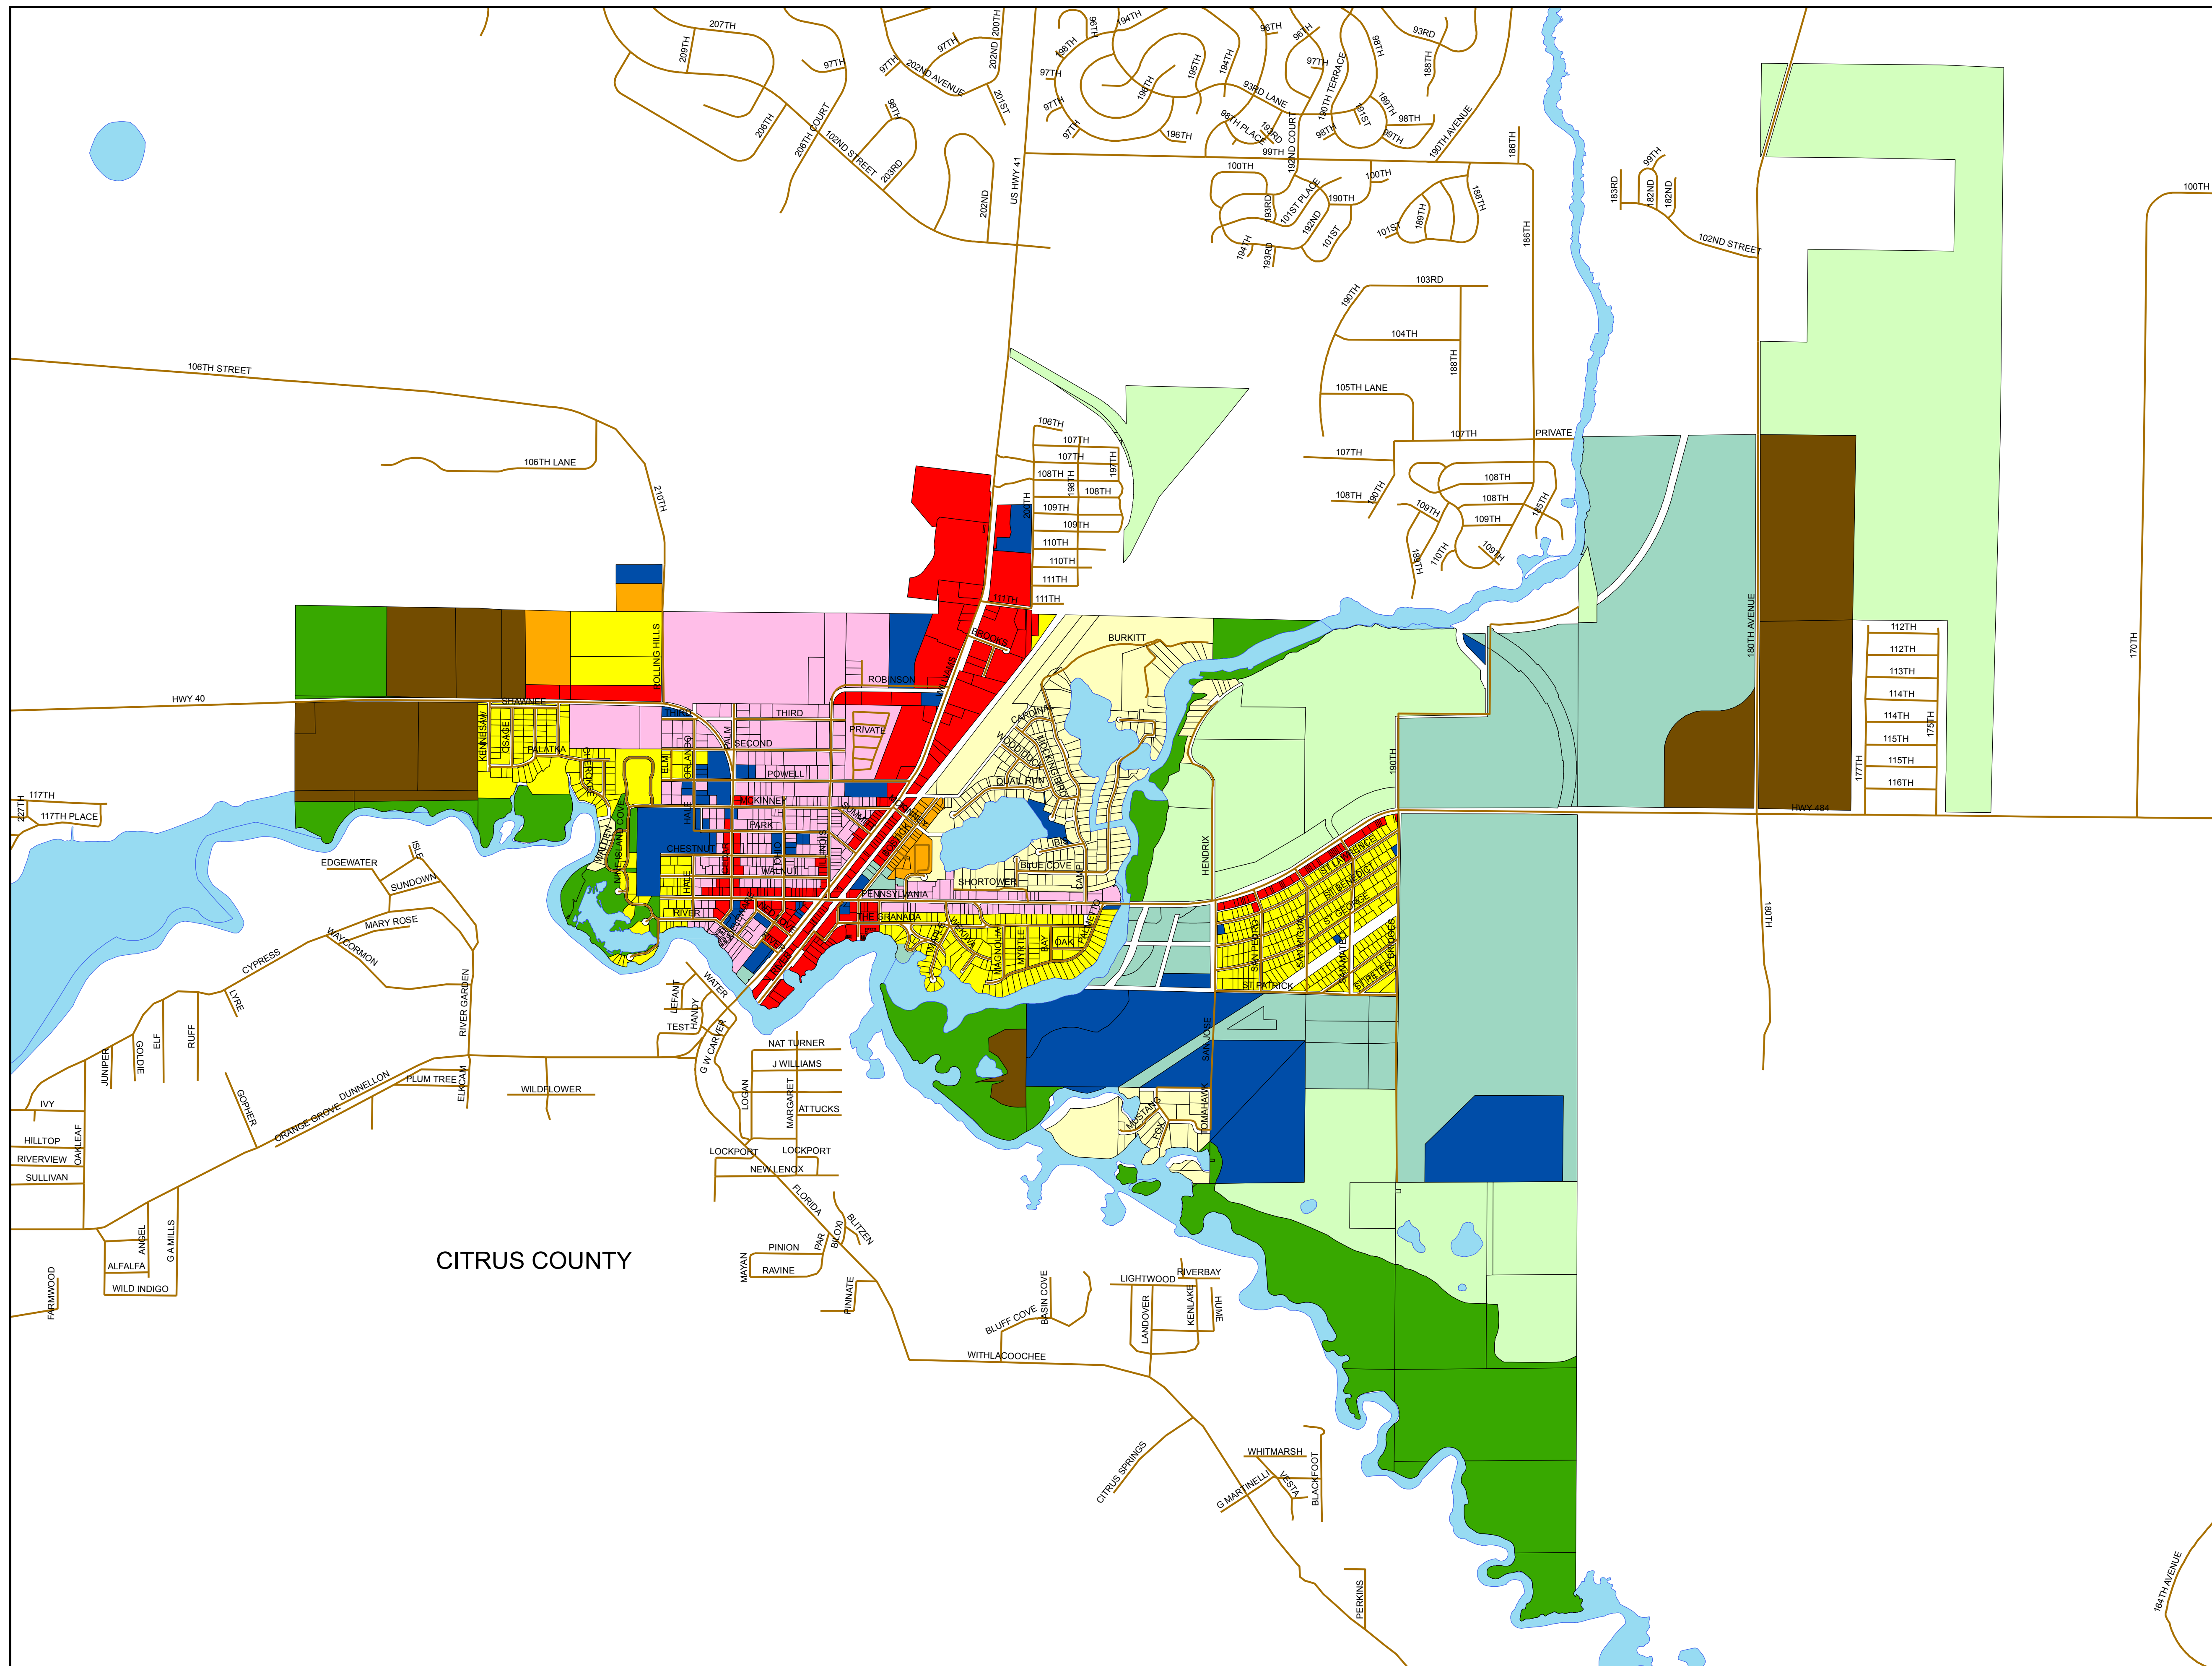

# City of Dunnellon Marion County, FL

## Future Land Use Map

### Legend

-  Streets
-  Agriculture
-  Conservation
-  Recreation
-  Public
-  Commercial
-  Traditional Neighborhood
-  Mixed Use
-  Residential High Density
-  Residential Medium Density
-  Residential Low Density
-  Water

CITRUS COUNTY

January 2010