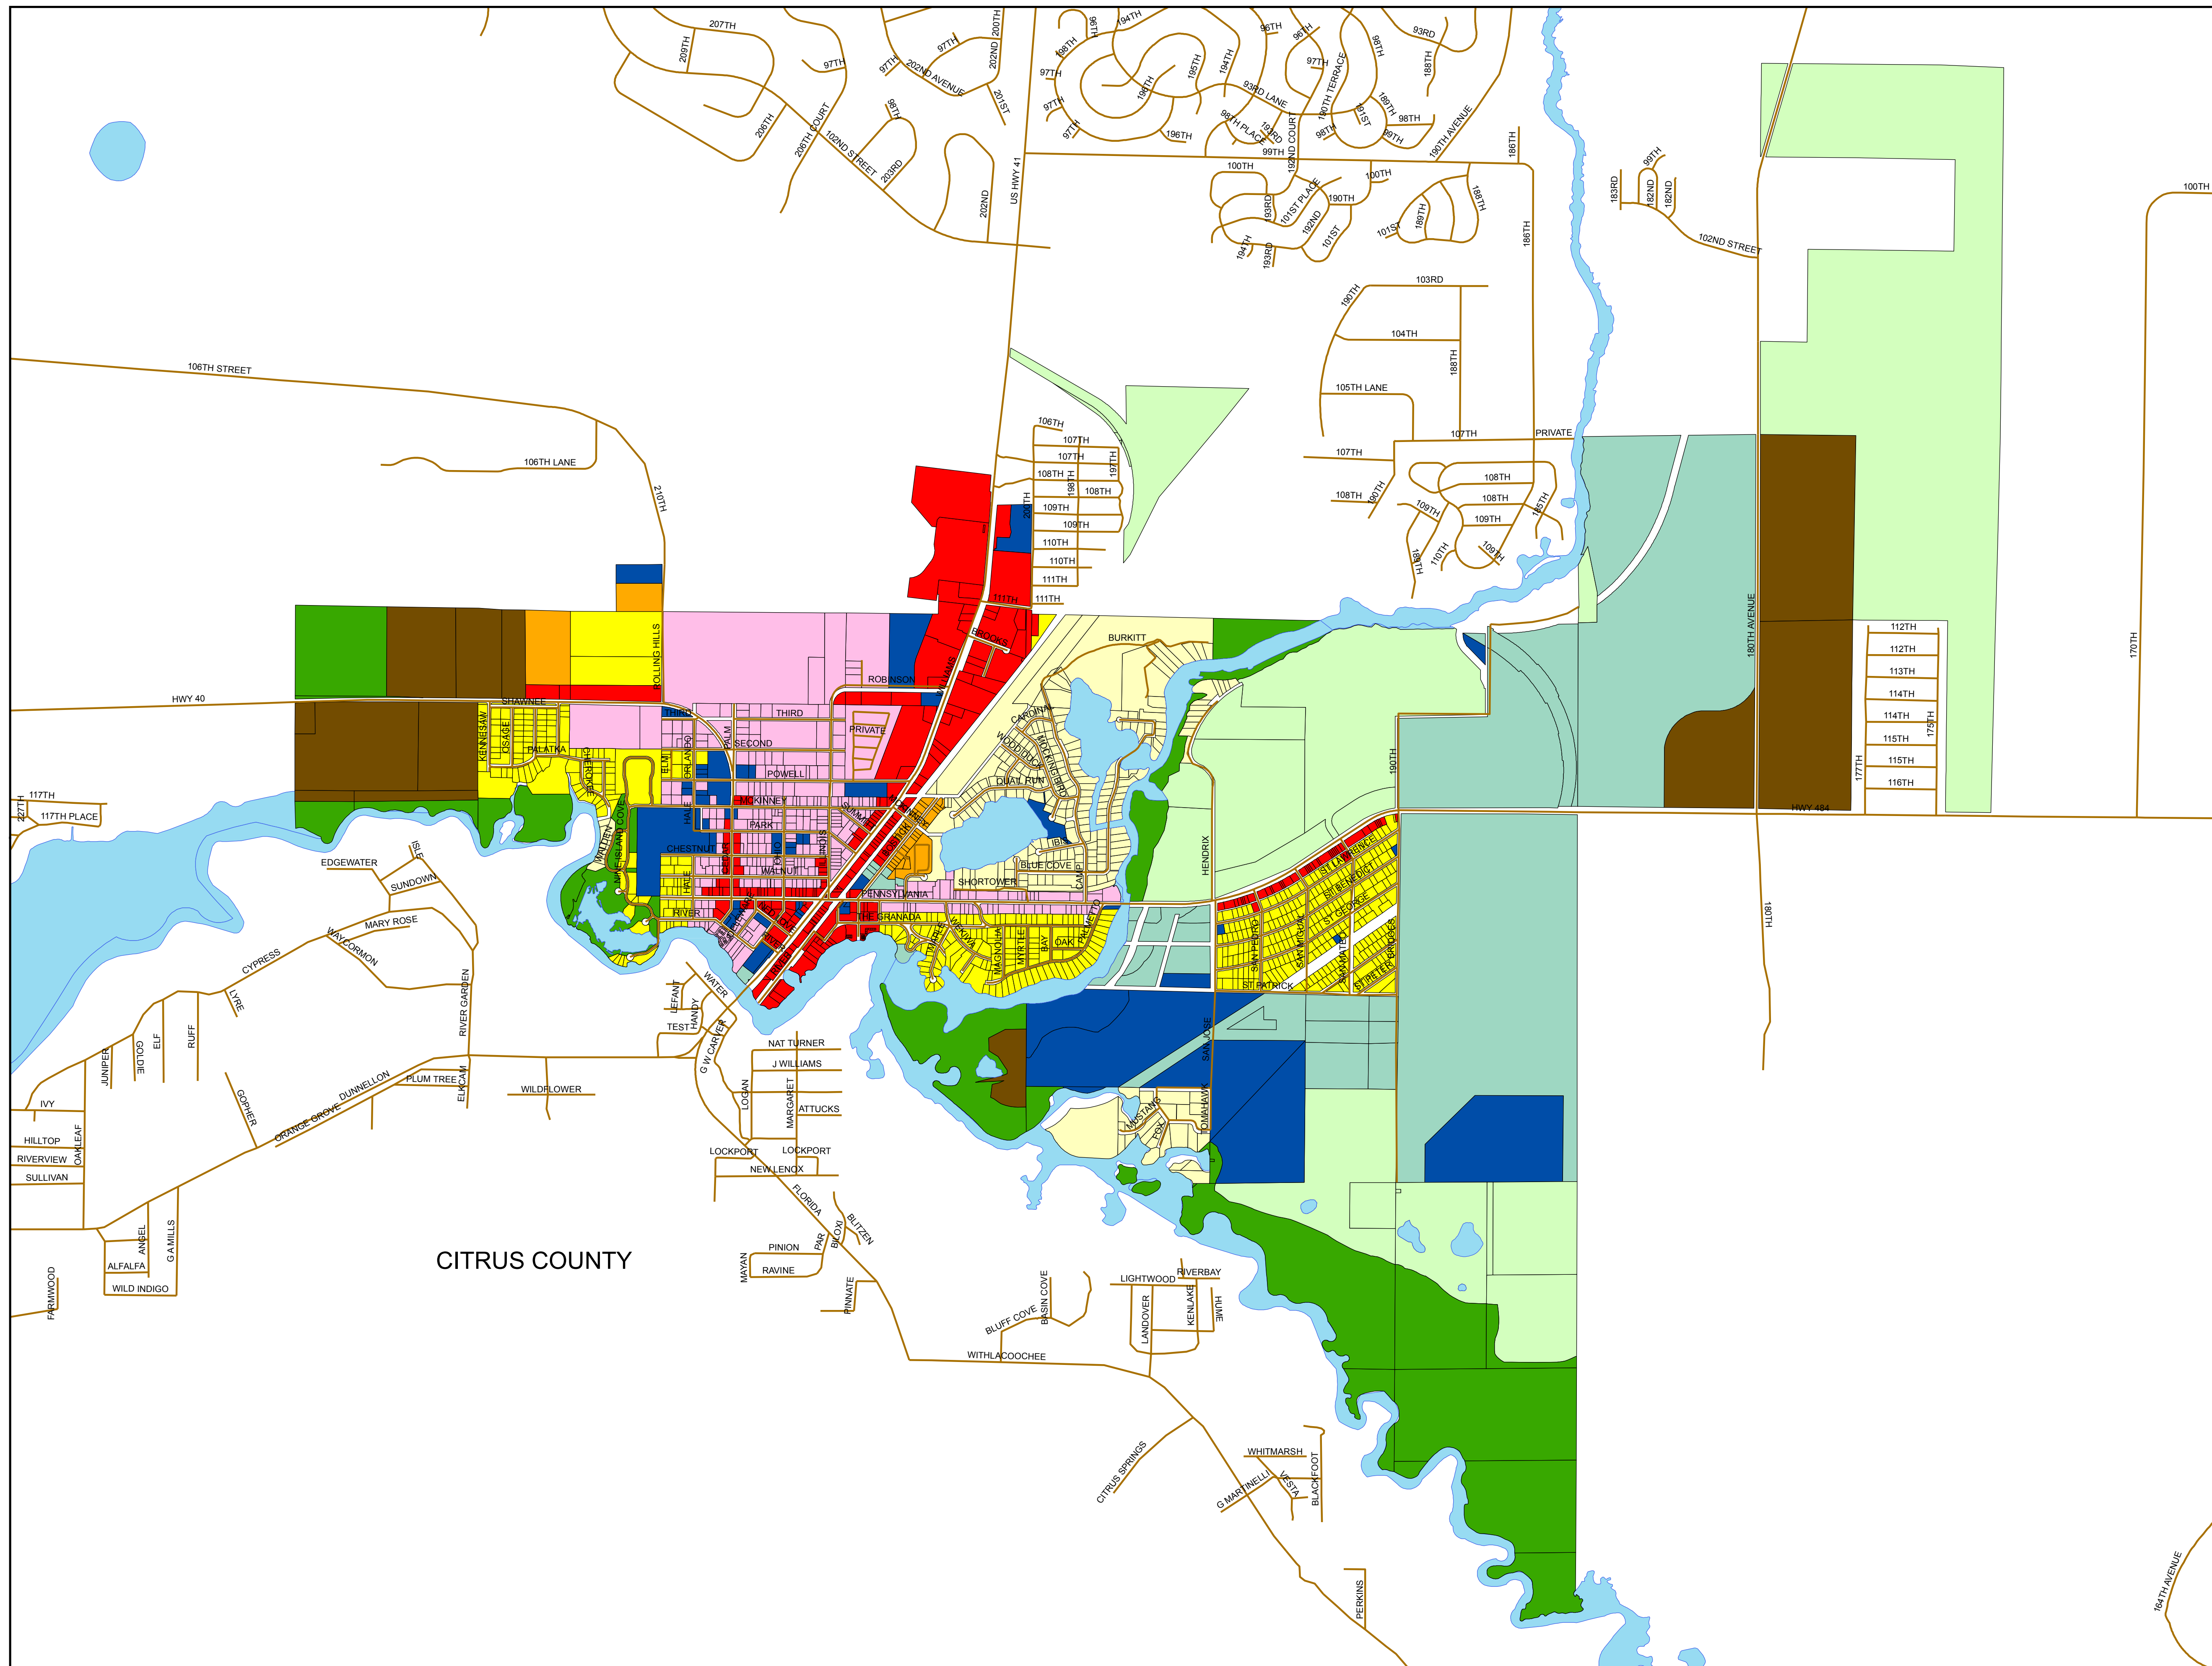

# City of Dunnellon Marion County, FL

## Future Land Use Map

### Legend

- Streets
- Agriculture
- Conservation
- Recreation
- Public
- Commercial
- Traditional Neighborhood
- Mixed Use
- Residential High Density
- Residential Medium Density
- Residential Low Density
- Water

CITRUS COUNTY

January 2010